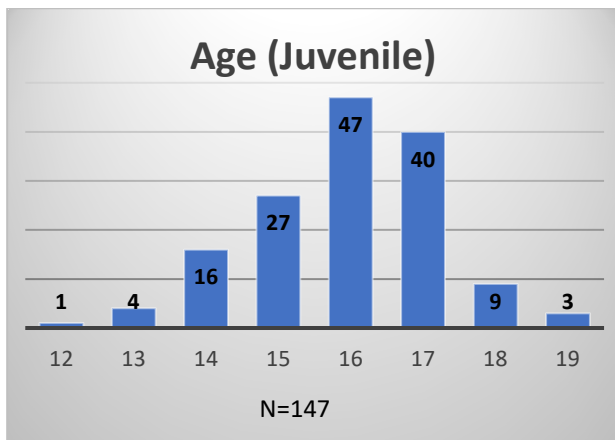

Daily Data Dashboard – April 26, 2023

Demographics for JTDC Population

Wednesday Morning Midnight Count

Total # of probation Involved youth¹: 1,174

¹ Probation Active: Any youth who is pending sentencing with an active social history, has been formally placed on probation or supervision with Cook County Juvenile Probation on the date of the report.

*Age, Gender and Race for Criminal Court population (N=1) is not represented in this report.

Data sources: cFive Supervisor – Probation Population and RMIS – JTDC Population

Daily Data Dashboard – April 26, 2023
Demographics for JTDC Population
Wednesday Morning Midnight Count