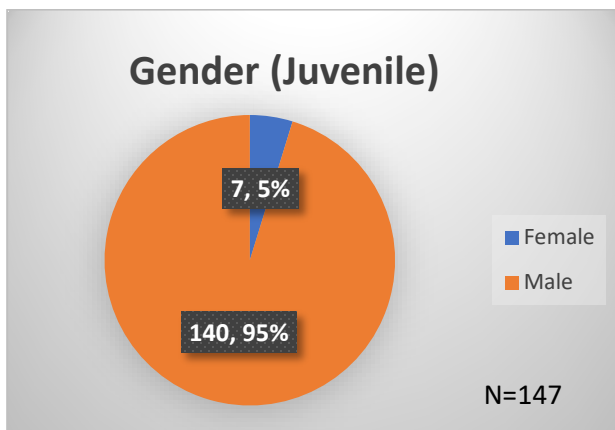

Daily Data Dashboard – April 26, 2023

Demographics for JTDC Population

Wednesday Morning Midnight Count

Total # of probation Involved youth¹: 1,174

¹ Probation Active: Any youth who is pending sentencing with an active social history, has been formally placed on probation or supervision with Cook County Juvenile Probation on the date of the report.

*Age, Gender and Race for Criminal Court population (N=1) is not represented in this report.

Data sources: cFive Supervisor – Probation Population and RMIS – JTDC Population

Daily Data Dashboard – April 26, 2023
Demographics for JTDC Population
Wednesday Morning Midnight Count