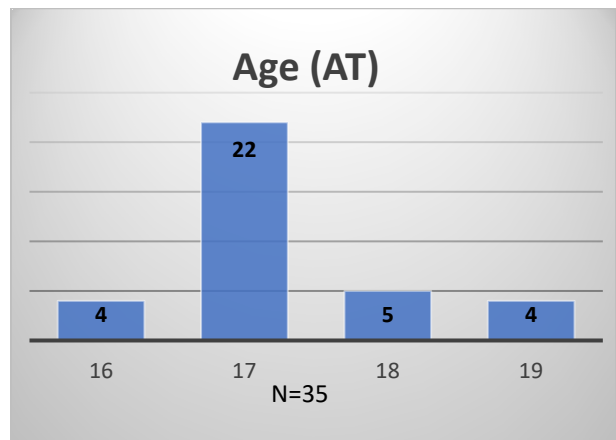

Daily Data Dashboard – April 26, 2023

Demographics for JTDC Population

Wednesday Morning Midnight Count

Total # of probation Involved youth¹: 1,174

¹ Probation Active: Any youth who is pending sentencing with an active social history, has been formally placed on probation or supervision with Cook County Juvenile Probation on the date of the report.

*Age, Gender and Race for Criminal Court population (N=1) is not represented in this report.

Data sources: cFive Supervisor – Probation Population and RMIS – JTDC Population

Daily Data Dashboard – April 26, 2023
Demographics for JTDC Population
Wednesday Morning Midnight Count