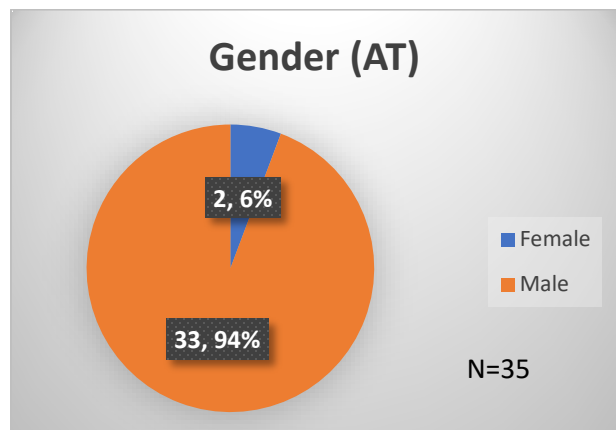

Daily Data Dashboard – April 26, 2023

Demographics for JTDC Population

Wednesday Morning Midnight Count

Total # of probation Involved youth¹: 1,174

¹ Probation Active: Any youth who is pending sentencing with an active social history, has been formally placed on probation or supervision with Cook County Juvenile Probation on the date of the report.

*Age, Gender and Race for Criminal Court population (N=1) is not represented in this report.

Data sources: cFive Supervisor – Probation Population and RMIS – JTDC Population

Daily Data Dashboard – April 26, 2023
Demographics for JTDC Population
Wednesday Morning Midnight Count