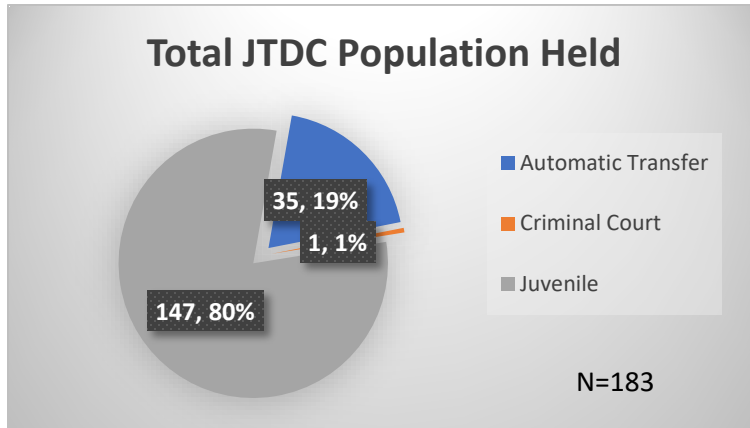

Daily Data Dashboard – April 26, 2023

Demographics for JTDC Population

Wednesday Morning Midnight Count

Total # of probation Involved youth¹: 1,174

¹ Probation Active: Any youth who is pending sentencing with an active social history, has been formally placed on probation or supervision with Cook County Juvenile Probation on the date of the report.

*Age, Gender and Race for Criminal Court population (N=1) is not represented in this report.

Data sources: cFive Supervisor – Probation Population and RMIS – JTDC Population

Daily Data Dashboard – April 26, 2023
Demographics for JTDC Population
Wednesday Morning Midnight Count